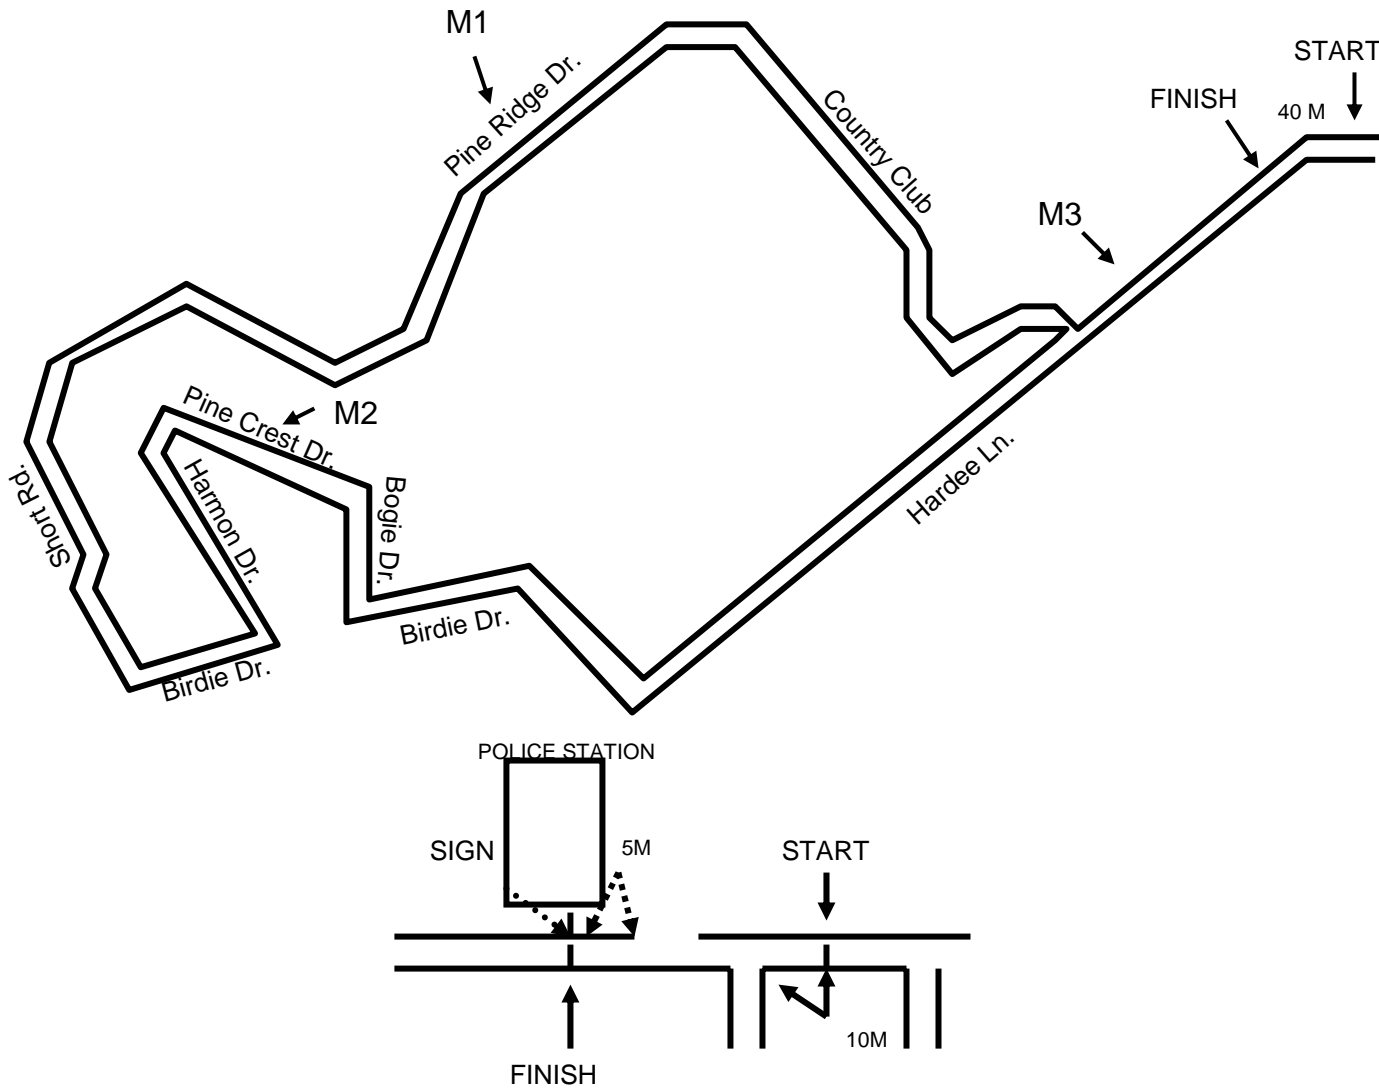

ShamRock'nN Roll 5K Whispering Pines, NC

Start: Is 10 Meters east of the intersection of Pine Crescent west closer to Police Station & Hardee Ln.

M1: Address 25 Pine Ridge Dr. west side of drive way

M2: Address 9 Pine Crest Dr. ½ a block South from the intersection of Harmon Dr. & Pine Crest Dr.

M3: 30 meters east of the intersection of Country Club & Hardee Ln..

Finish: Is directly in front of the Whispering Pines Fire Department Which is 5 meters west of the access entrance