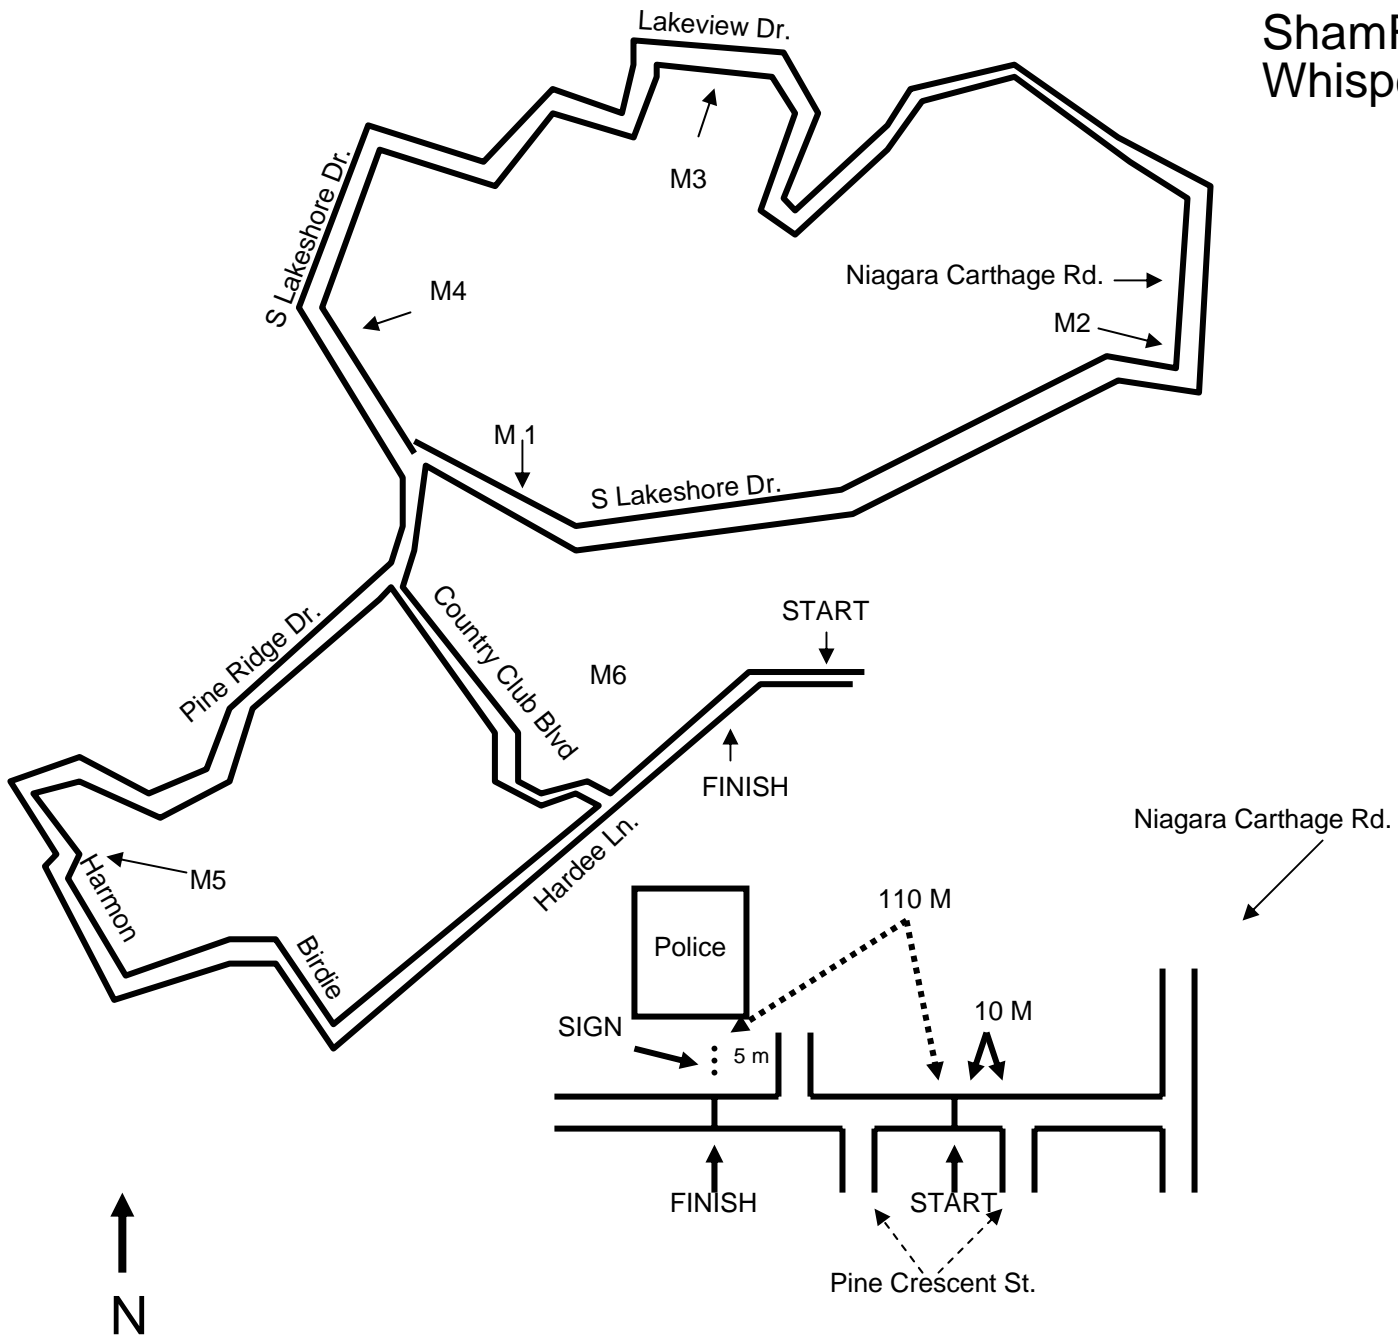

ShamRock'n Roll 10K Whispering Pines, NC

Start: Is 10 Meters west of the intersection of Pine Crescent closer to Niagara Carthage & Hardee Ln.

M1: Address 98 S. Lakeshore Dr. 5 meters West of Drive Way

M2: Intersection of Lakeshore Dr. & Niagara Carthage Rd.

M3: 3 meters West of Drive Way address 93 Lakeview Dr.

5K: Address 103 Lakeview Dr.

M4: 5 meters south of creek address 116 Pine Ridge Dr.

M5: Intersection of Harmon Dr. & Pine Crest Dr.

M6: 15 meters east of the intersection of Country Club & Hardee Ln.

Finish: Is directly in front of the Whispering Pines Fire Department

Which is 5 meters west of the access entrance